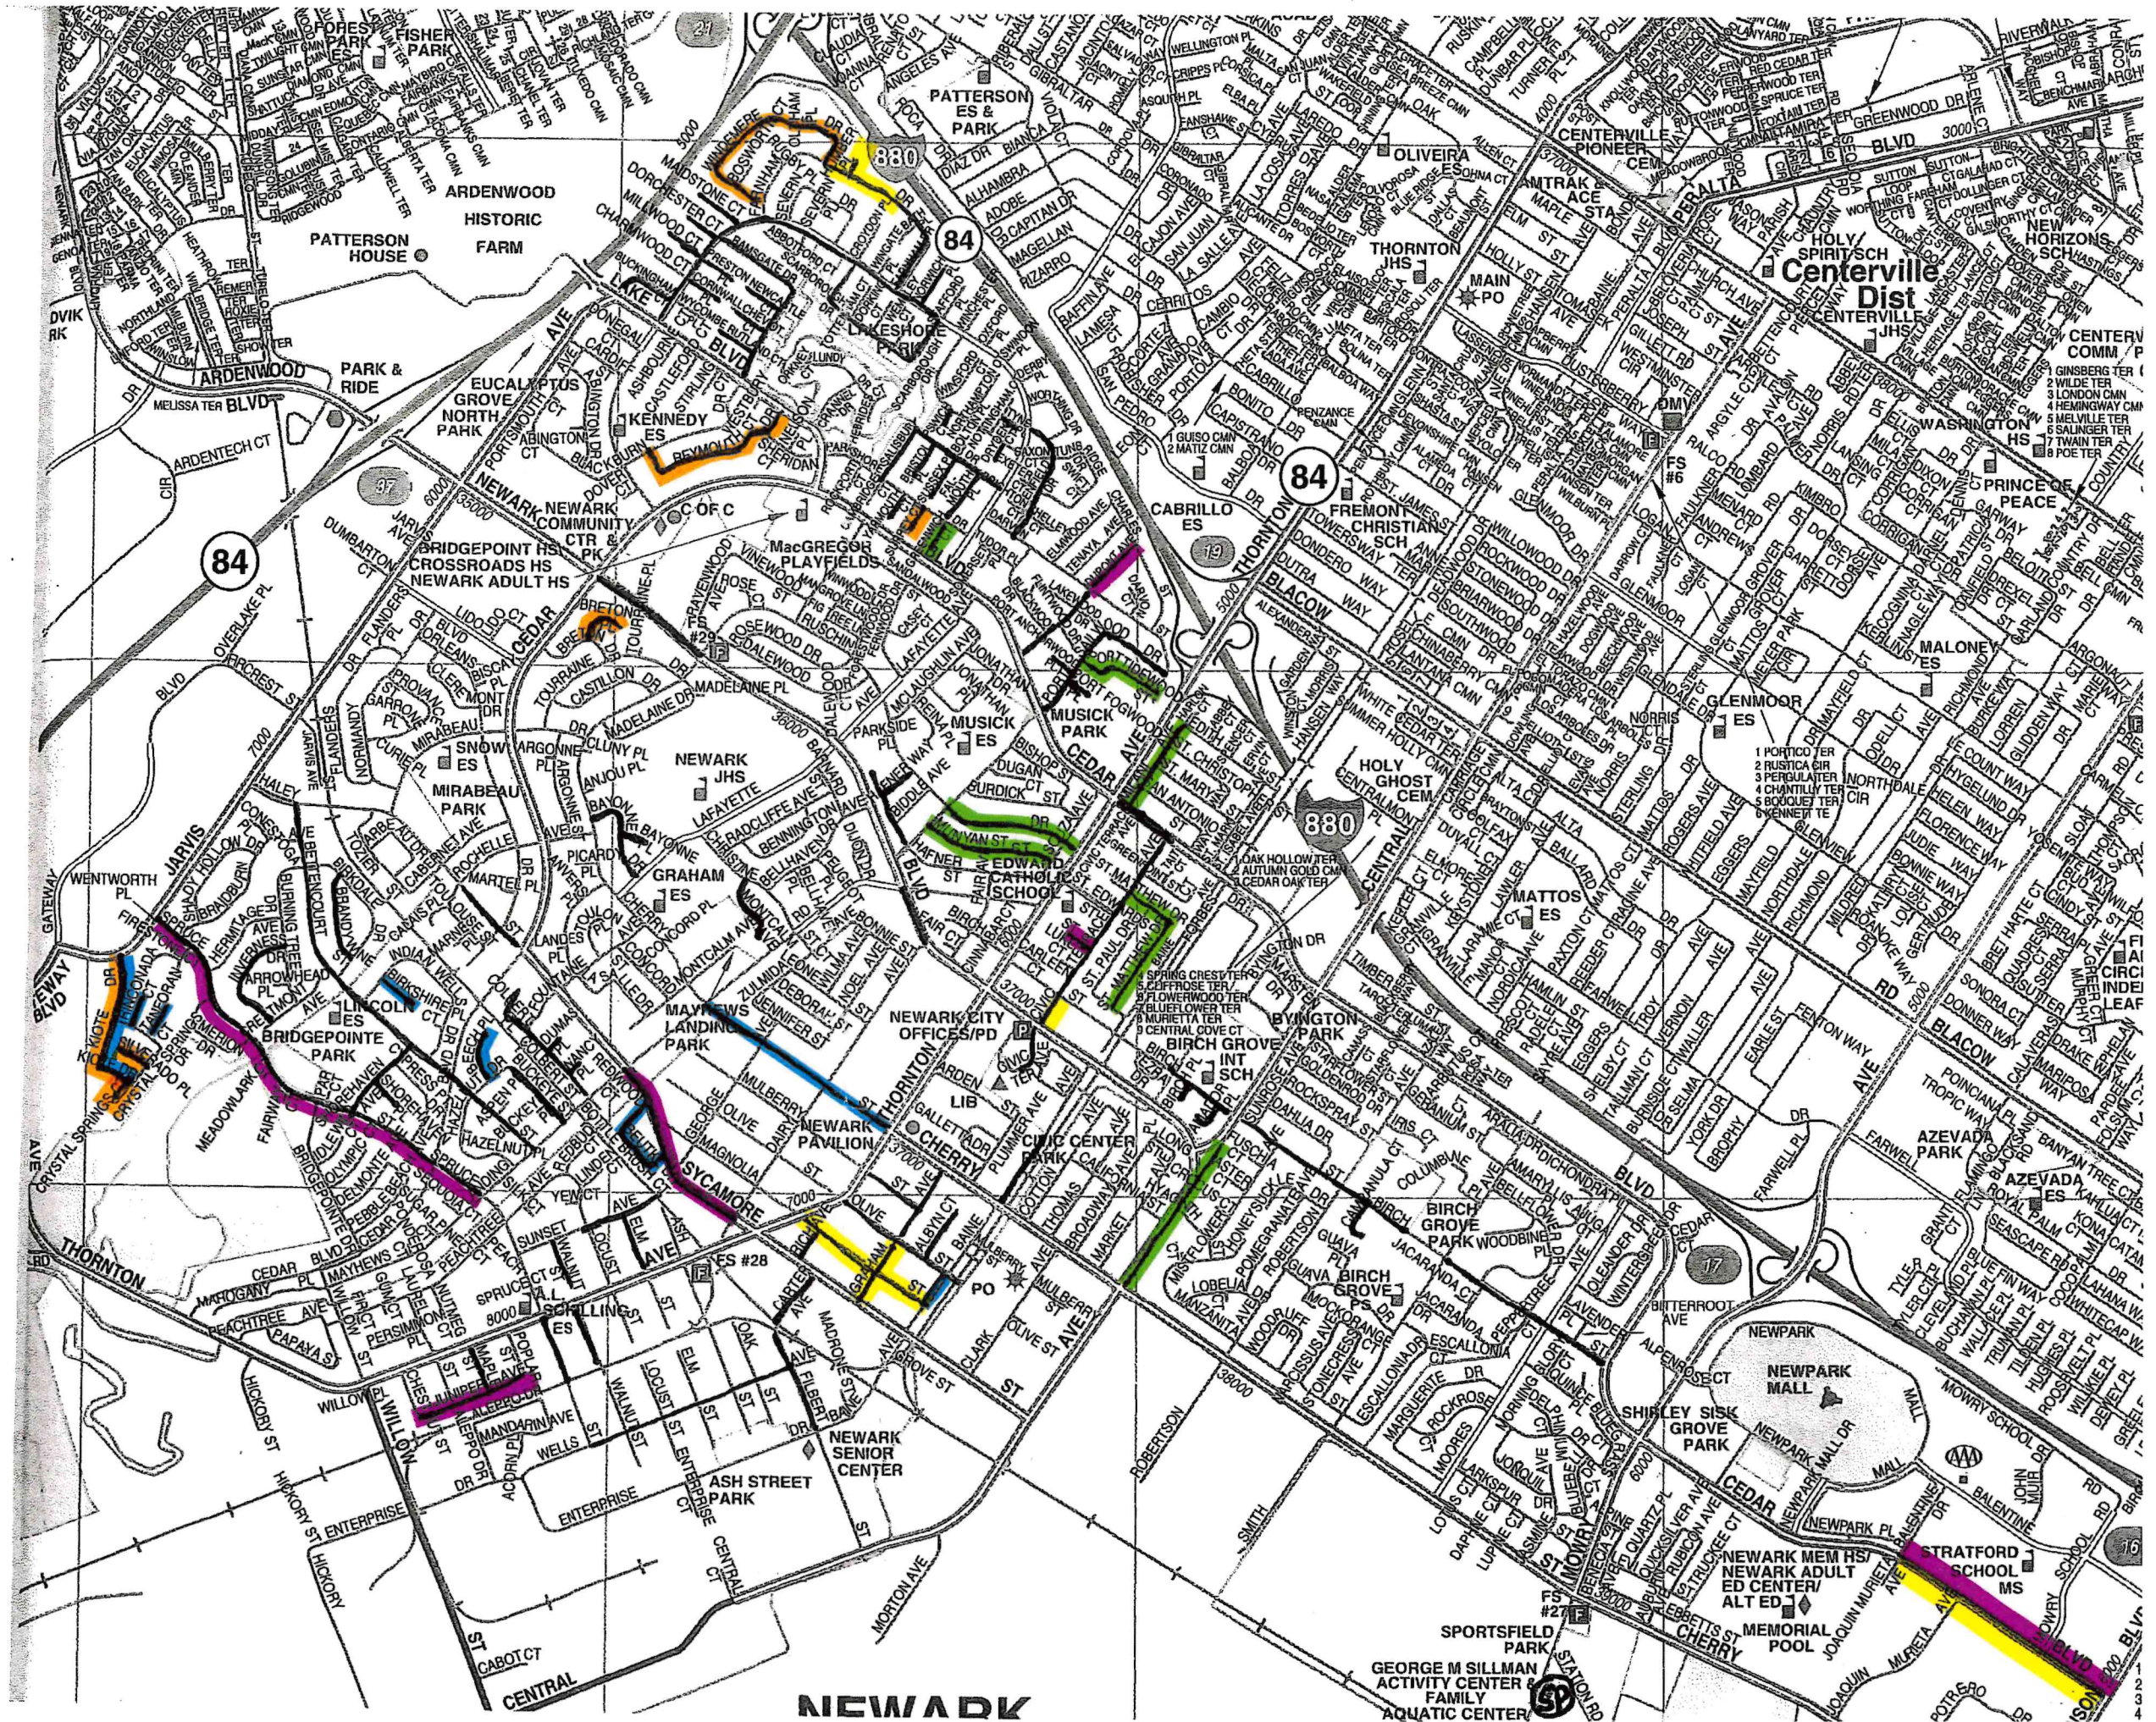

Newark 25-080

- 5/4 Mon
- 5/5 Tues
- 5/6 Wed
- 5/7 Thurs
- 5/8 Fri

NEWARK

SPORTSFIELD PARK
GEORGE M SILLMAN
ACTIVITY CENTER &
FAMILY
AQUATIC CENTER

NEWARK MEM HS/
NEWARK ADULT
ED CENTER/
ALT ED
MEMORIAL POOL
JOAQUIN MURIELA AVE
ST. MARY'S
CHERRY